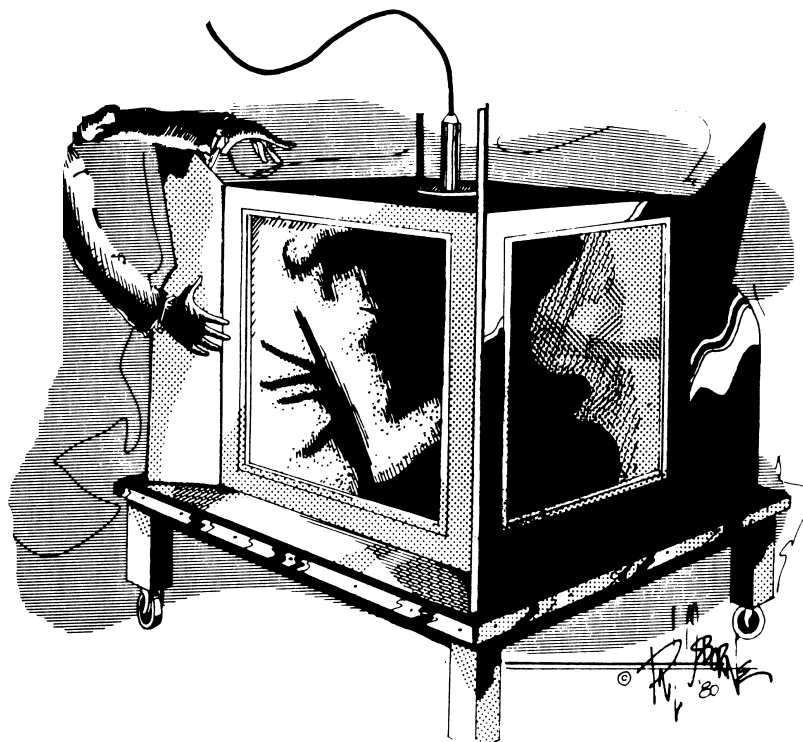

SHADOW BOX

Onstage is a large cabinet. The magician mysteriously moves his hands toward the box and the box lights up like a Japanese lantern via an electric light in the box. The magician opens the front door of the box to reveal an empty interior. He removes the electric light that hangs through a hole in top of the cabinet and proceeds to shine the light behind each of the translucent sides of the illusion to show there are no hiding places. He closes the cabinet and places the light back into the box through the hole in the roof. Suddenly a faint shadow appears on the front panel. The shadow moves and gyrates in motion as mysterious music echos the presentation. The shadow forms itself into a humanoid form, the cabinet is opened, and the shadow has been transformed into a person!

This is an incredible and eerie magic illusion that can be augmented with fog machines and other ambient lighting. Originally called "The Girl From the Light" and attributed to David Bamberg in the Tarbell Course in Magic, the illusion is spectacular and flashy. Variations on this prop are plentiful and the shadow principle can also be incorporated into other illusions. The standard version of this prop is \$5000 FOB. The illusion can be performed surrounded with our \$6500 base version, FOB.